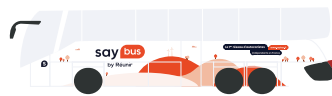

The fleet of tourism vehicles

Tourism

Van, Minibus, Bus
8 to 63 seats

Grand Tourism

Van, Minibus, Bus
8 to 93 seats

Tourism PRM

Van, Minibus, Bus
8 to 57 seats

Grand Tourism Luxury

Van, Minibus, Bus
8 to 57 seats

Tourisme Ecomobility

Van, Minibus, Bus
8 to 57 seats

BASIC EQUIPMENT IN OUR VEHICLE

Additional equipment depending on vehicle model

CAPTION

● Collective ○ Individual

* BAIID: Breath Alcohol Ignition Interlock
* ABS: Anti-lock Braking System