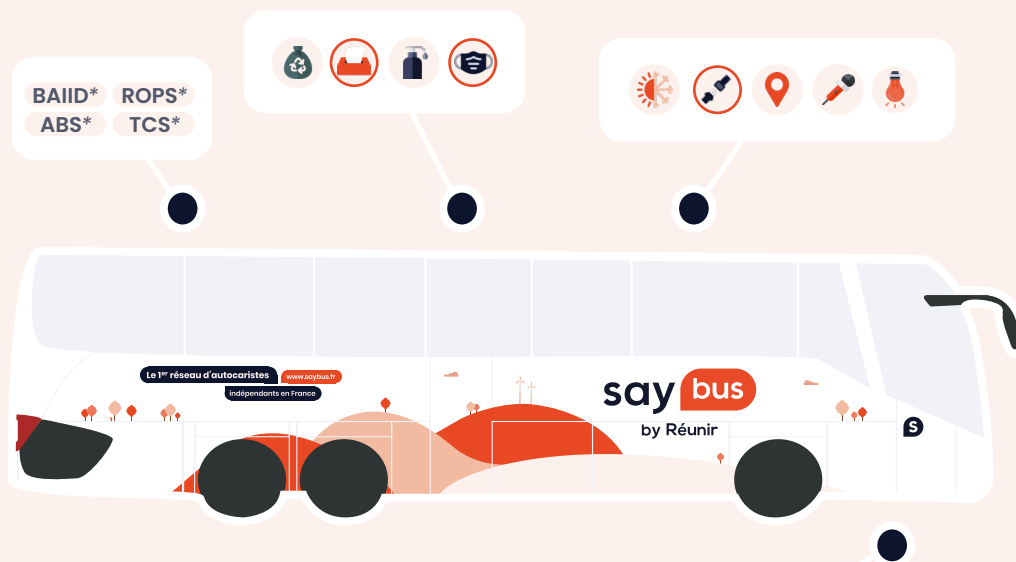

The fleet of tourism vehicles

Tourism

Van, Minibus, Bus
8 to 63 seats

Grand Tourism

Van, Minibus, Bus
8 to 93 seats

Tourism PRM

Van, Minibus, Bus
8 to 57 seats

Grand Tourism Luxury

Van, Minibus, Bus
8 to 57 seats

Tourisme Ecomobility

Van, Minibus, Bus
8 to 57 seats

BASIC EQUIPMENT IN OUR VEHICLE

Additional equipment depending on vehicle model

CAPTION

● Collective ○ Individual

* BAIID: Breath Alcohol Ignition Interlock
* ABS: Anti-lock Braking System

* TCS: Traction Control System
* ROPS: Rollover Protection System

** Available depending on vehicle model